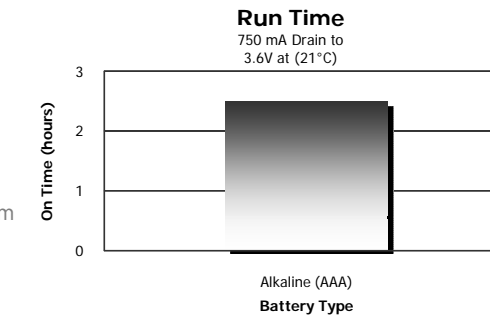

Performance:

Important Notice

This datasheet contains information specific to products manufactured at the time of its publication
Contents herein do not constitute a warranty
©Energizer / All Rights Reserved